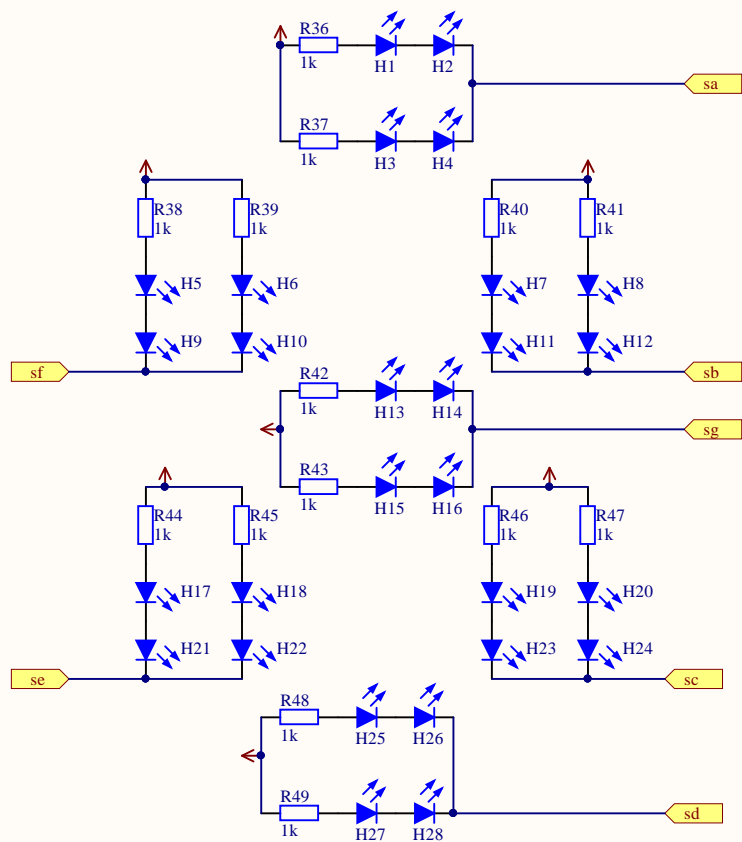

Title		
Size	Number	Revision
A4		
Date:	03.05.2019	Sheet of
File:	C:\HFET\...\main.SchDoc	Drawn By:

Title		
Size A4	Number	Revision
Date:	03.05.2019	Sheet of
File:	C:\HFET\...\Decoder.SchDoc	Drawn By:

Title		
Size A4	Number	Revision
Date:	03.05.2019	Sheet of
File:	C:\HFET\..\7SEG.SchDoc	Drawn By: