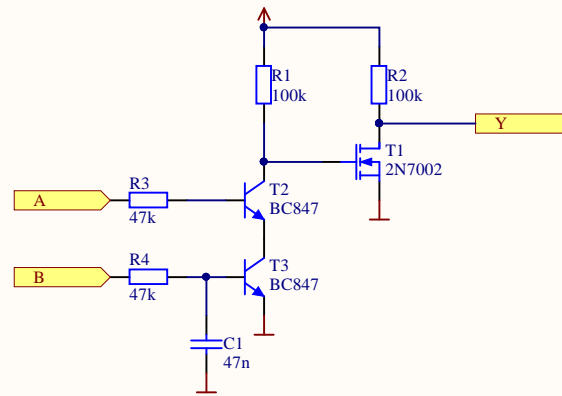

Title		
Size	Number	Revision
A4		
Date:	03.05.2019	Sheet of
File:	C:\HFET\...\main.SchDoc	Drawn By:

Title		
Size A4	Number	Revision
Date:	03.05.2019	Sheet of
File:	C:\HFET\...\Decoder.SchDoc	Drawn By:

Title		
Size A4	Number	Revision
Date:	03.05.2019	Sheet of
File:	C:\HFET\..\7SEG.SchDoc	Drawn By: