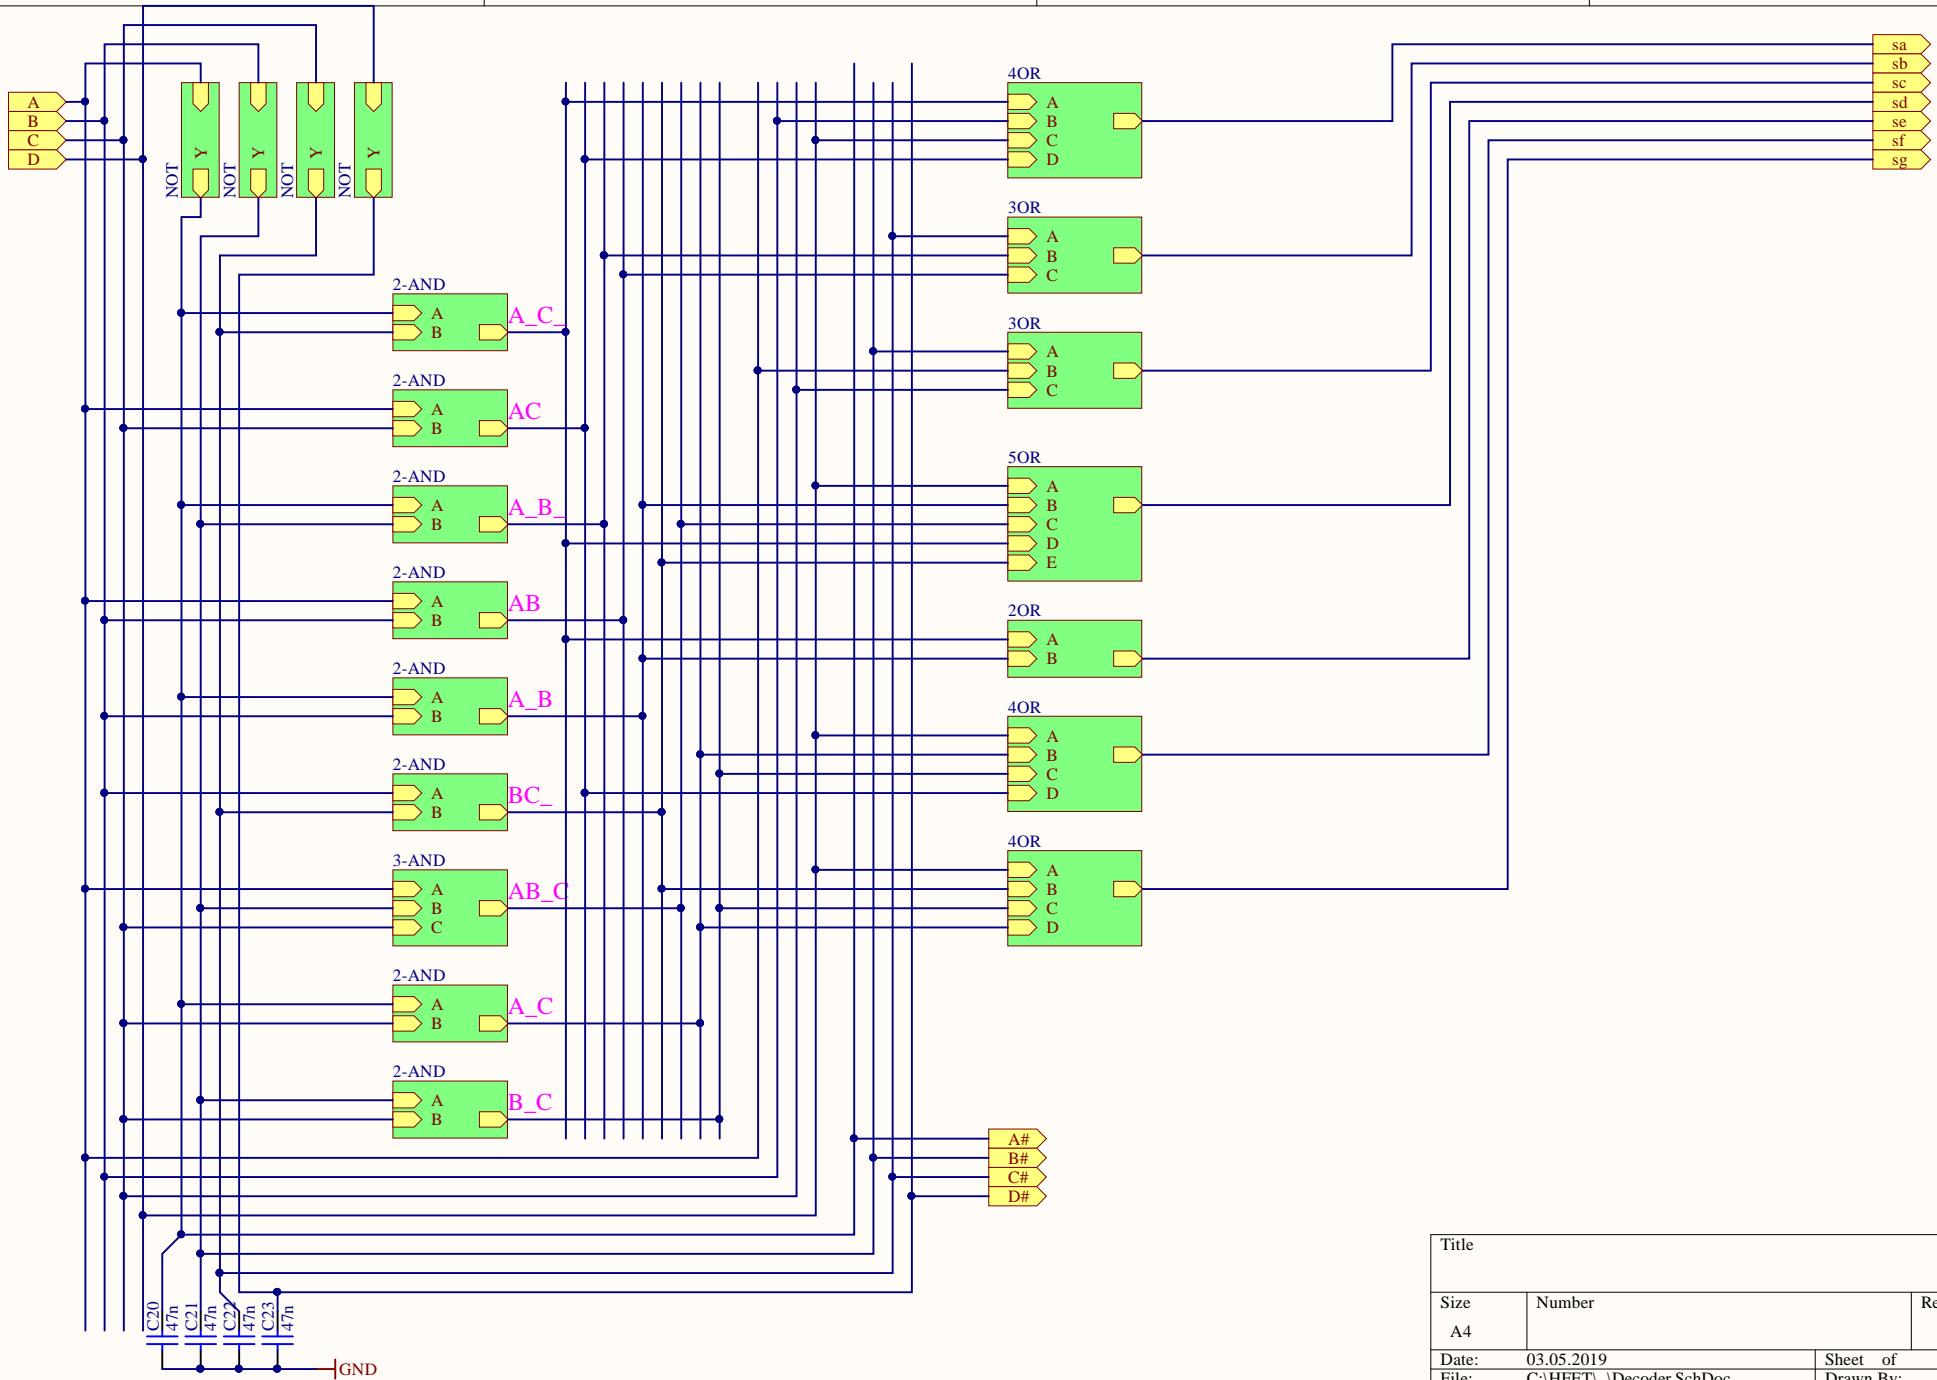

Title		
Size	Number	Revision
A4		
Date:	03.05.2019	Sheet of
File:	C:\HFET\...\main.SchDoc	Drawn By:

Title		
Size A4	Number	Revision
Date:	03.05.2019	Sheet of
File:	C:\HFET\...\Decoder.SchDoc	Drawn By:

Title		
Size A4	Number	Revision
Date:	03.05.2019	Sheet of
File:	C:\HFET\..\7SEG.SchDoc	Drawn By: