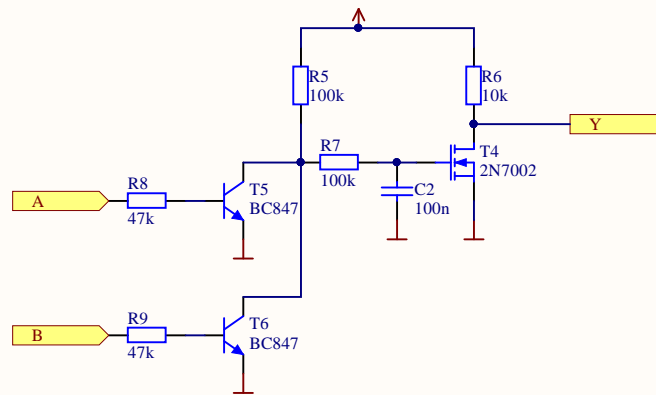

Title		
Size A4	Number	Revision
Date:	03.05.2019	Sheet of
File:	C:\HFET\..\2OR.SchDoc	Drawn By: