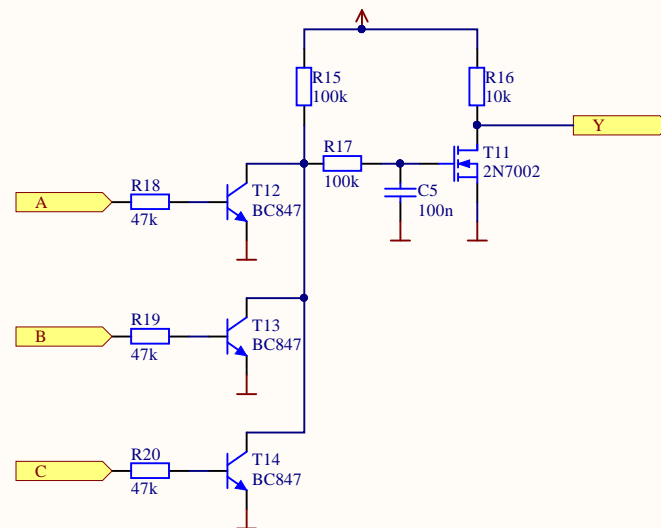

Title		
Size A4	Number	Revision
Date:	03.05.2019	Sheet of
File:	C:\HFET\..\3OR.SchDoc	Drawn By: