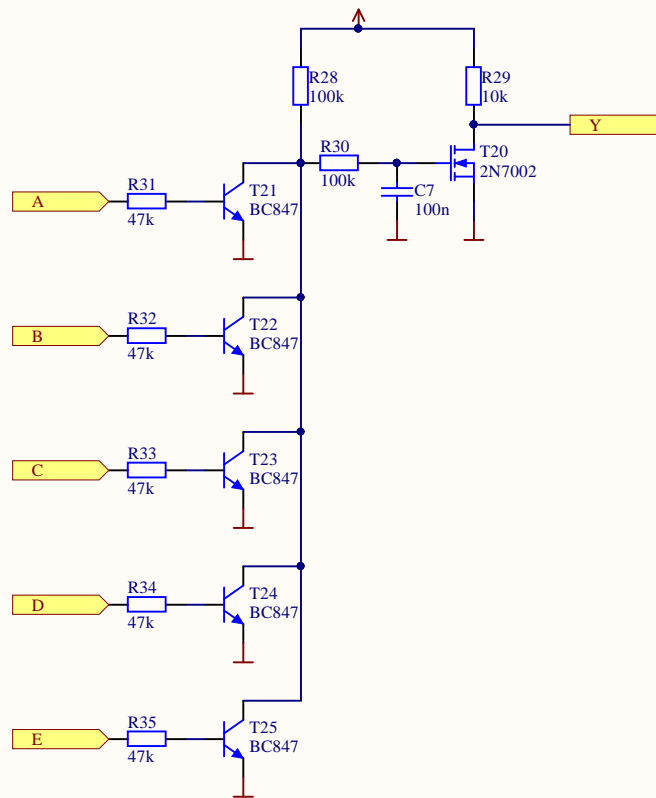

Title		
Size A4	Number	Revision
Date: 03.05.2019	Sheet of	
File: C:\HFET\..\5OR.SchDoc	Drawn By: