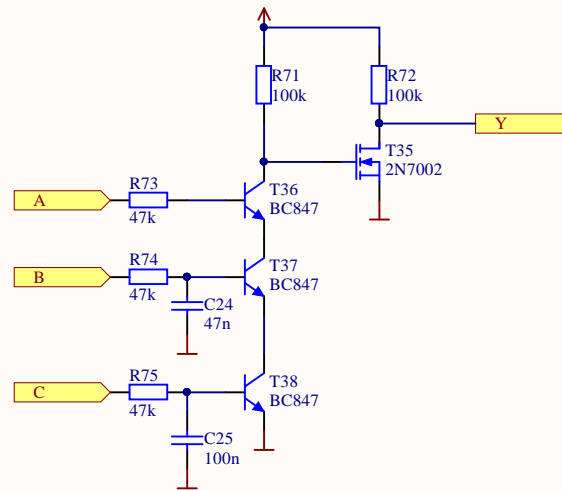

Title		
Size A4	Number	Revision
Date: 03.05.2019	Sheet of	
File: C:\HFET\..\3AND.SchDoc	Drawn By: